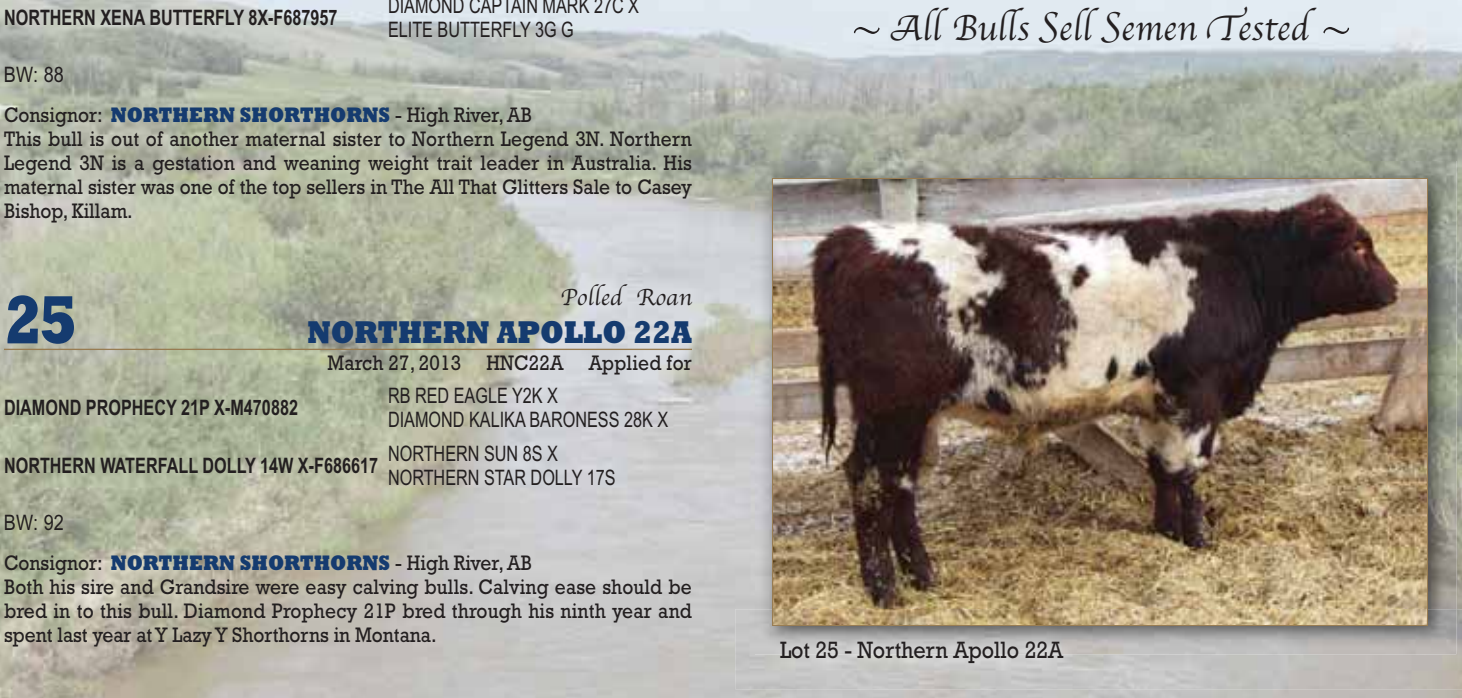

~ All Bulls Sell Semen Tested ~